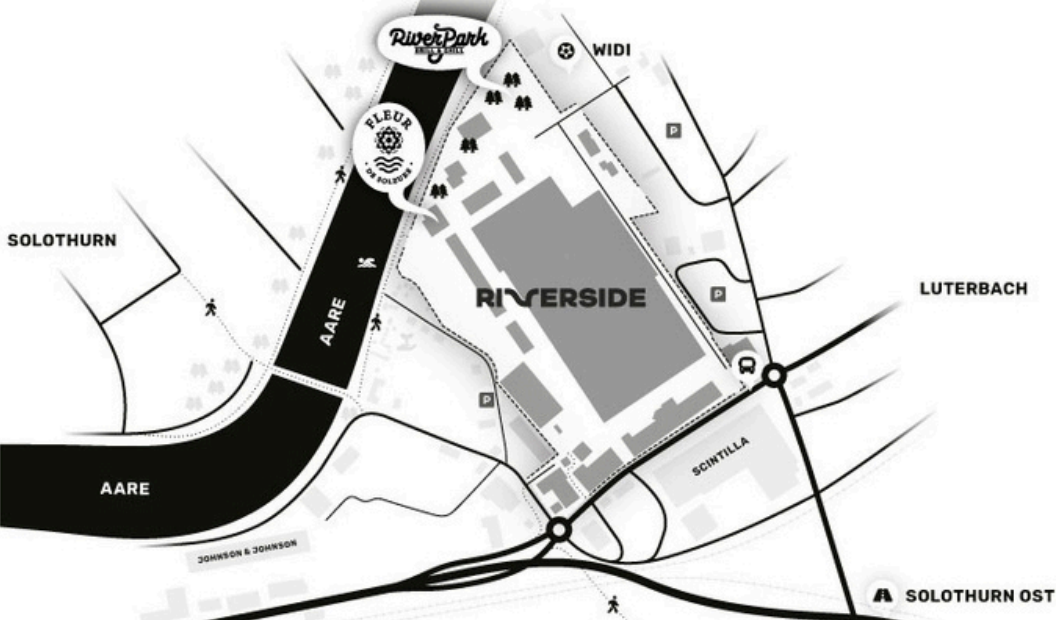

Major manufacturers in the region

- Biogen
- Jabil Switzerland
- Swatch / ETA
- Stryker
- Enovis (formerly Mathys Medical)
- Ypsomed
- Bell Food Group
- Jura
- Schaerer

Transportation

- ✈️ **Zurich Airport:** 70 minutes by car & 80 minutes by train
- 🚗 **Highway:** 1 min / 1 mile
- 🚆 **Rail service:** Train station 15 min walk away (7 min by public transport)
- 🚌 **Bus stop:** Right next to site

Contact: Lukas Sieber | lukas.sieber@greaterzuricharea.com